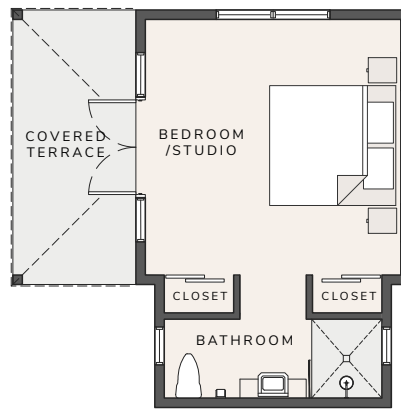

THE GARDENS

HARBOUR ISLAND - ANTIGUA

COTTAGE ONE-BEDROOM

COTTAGE FLOORPLAN

COTTAGE – ONE BEDROOM
CAN BE ADDED TO ALOE OR
NEEM VILLAS AS A GUEST
COTTAGE

SQ. FT. TOTALS

INTERIOR	445
EXT. COVERED	270
PERGOLAS	120
TOTAL	835