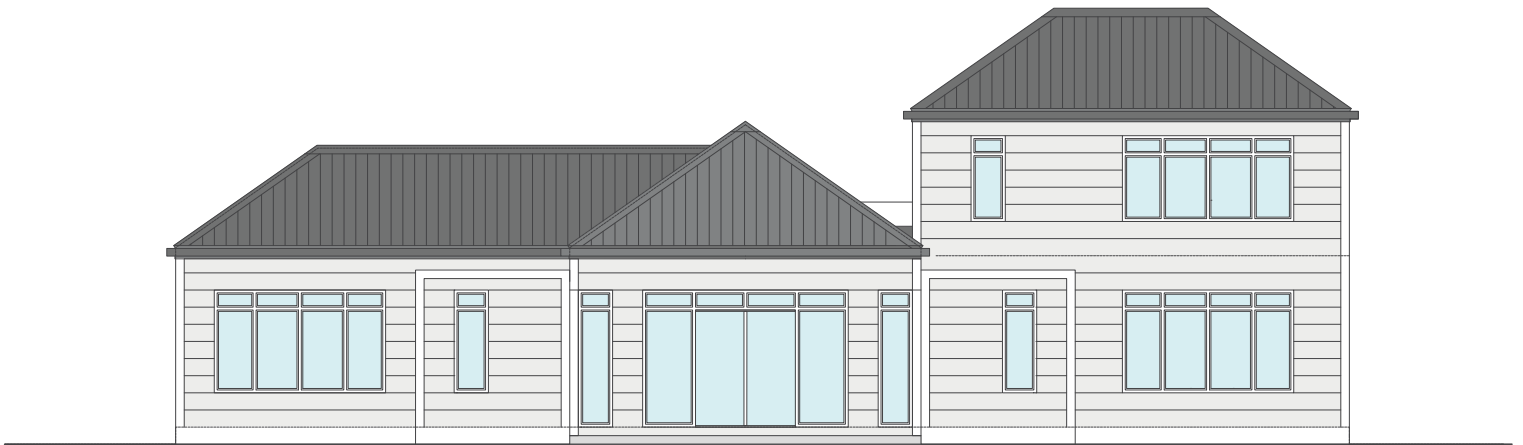

THE GARDENS

HARBOUR ISLAND - ANTIGUA

NEEM THREE-BEDROOM VILLA

GROUND FLOOR

NEEM VILLA – THREE BEDROOMS, ONE STORY – SQ. FT. TOTALS

| INTERIOR | EXTERIOR COVERED | PERGOLAS | TOTAL | SUNDECKS + POOLS | GRAND TOTAL |
|----------|------------------|----------|-------|------------------|-------------|
| 1,965 | 486 | 264 | 2,715 | 1,640 | 4,355 |

THE GARDENS

HARBOUR ISLAND - ANTIGUA

NEEM THREE-BEDROOM VILLA

SECOND FLOOR

THE GARDENS

HARBOUR ISLAND - ANTIGUA

NEEM THREE-BEDROOM VILLA

SIDE ELEVATIONS

THE GARDENS

HARBOUR ISLAND - ANTIGUA

NEEM THREE-BEDROOM VILLA

FRONT AND BACK ELEVATIONS