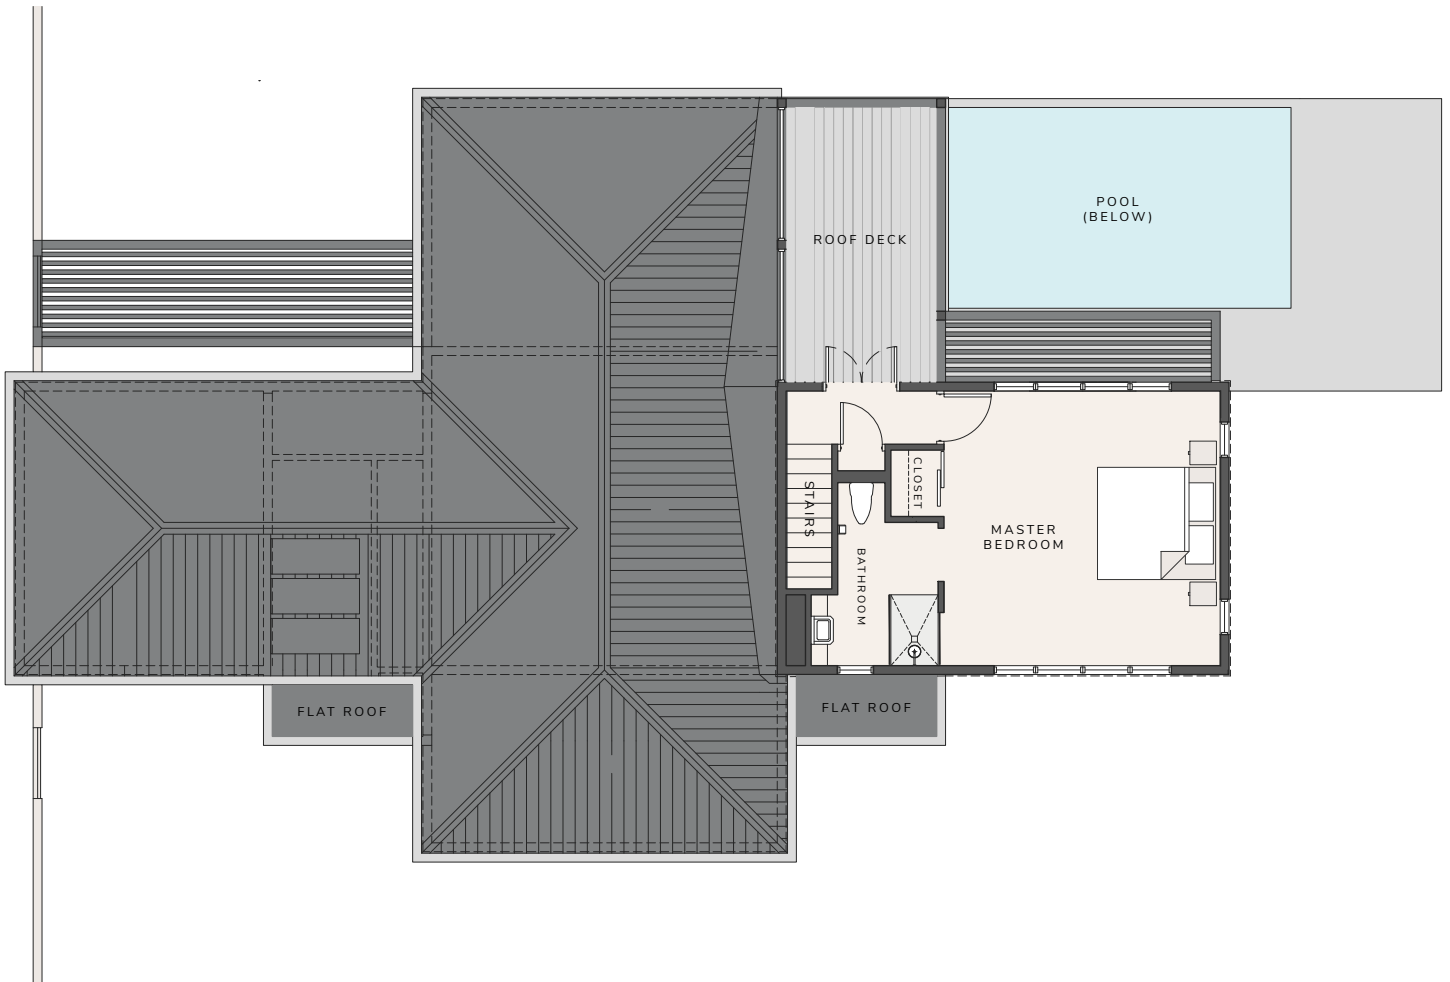

THE GARDENS

HARBOUR ISLAND - ANTIGUA

NEEM THREE-BEDROOM VILLA

GROUND FLOOR

NEEM VILLA – THREE BEDROOMS, ONE STORY – SQ. FT. TOTALS

| INTERIOR | EXTERIOR COVERED | PERGOLAS | TOTAL | SUNDECKS + POOLS | GRAND TOTAL |
|----------|------------------|----------|-------|------------------|-------------|
| 1,965 | 486 | 264 | 2,715 | 1,640 | 4,355 |

THE GARDENS

HARBOUR ISLAND - ANTIGUA

NEEM THREE-BEDROOM VILLA

SECOND FLOOR

THE GARDENS

HARBOUR ISLAND - ANTIGUA

NEEM THREE-BEDROOM VILLA

SIDE ELEVATIONS

THE GARDENS

HARBOUR ISLAND - ANTIGUA

NEEM THREE-BEDROOM VILLA

FRONT AND BACK ELEVATIONS