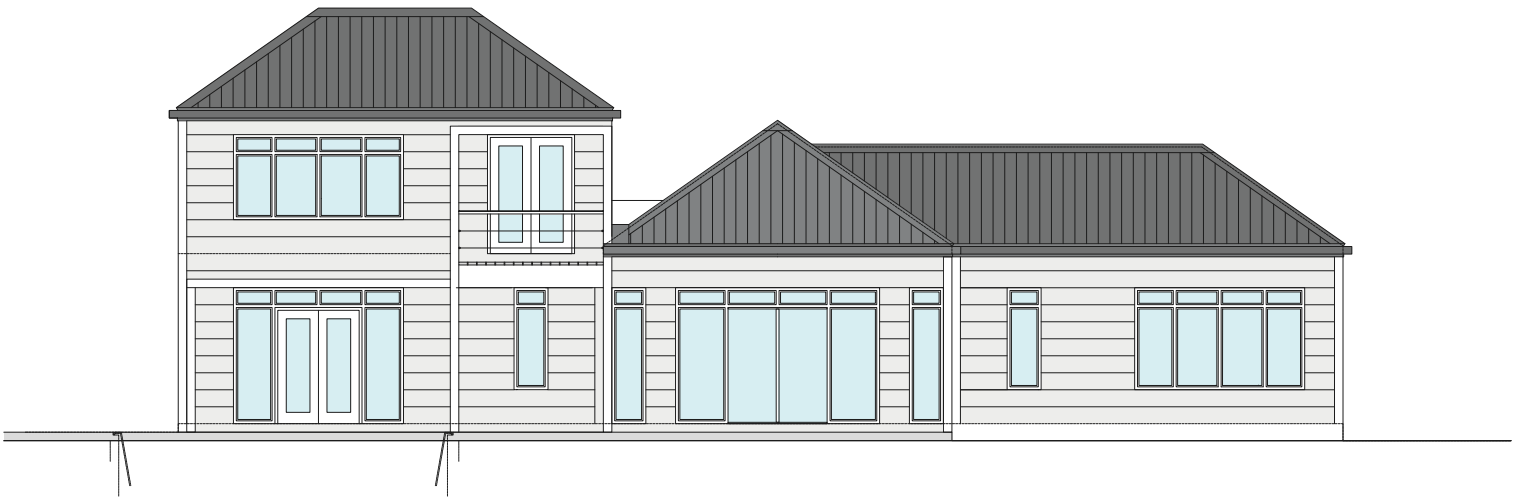

THE GARDENS

HARBOUR ISLAND - ANTIGUA

NEEM THREE-BEDROOM VILLA

GROUND FLOOR

NEEM VILLA – THREE BEDROOMS, ONE STORY – SQ. FT. TOTALS

| INTERIOR | EXTERIOR COVERED | PERGOLAS | TOTAL | SUNDECKS + POOLS | GRAND TOTAL |
|----------|------------------|----------|-------|------------------|-------------|
| 1,965 | 486 | 264 | 2,715 | 1,640 | 4,355 |

THE GARDENS

HARBOUR ISLAND - ANTIGUA

NEEM THREE-BEDROOM VILLA

SECOND FLOOR

THE GARDENS

HARBOUR ISLAND - ANTIGUA

NEEM THREE-BEDROOM VILLA

SIDE ELEVATIONS

THE GARDENS

HARBOUR ISLAND - ANTIGUA

NEEM THREE-BEDROOM VILLA

FRONT AND BACK ELEVATIONS