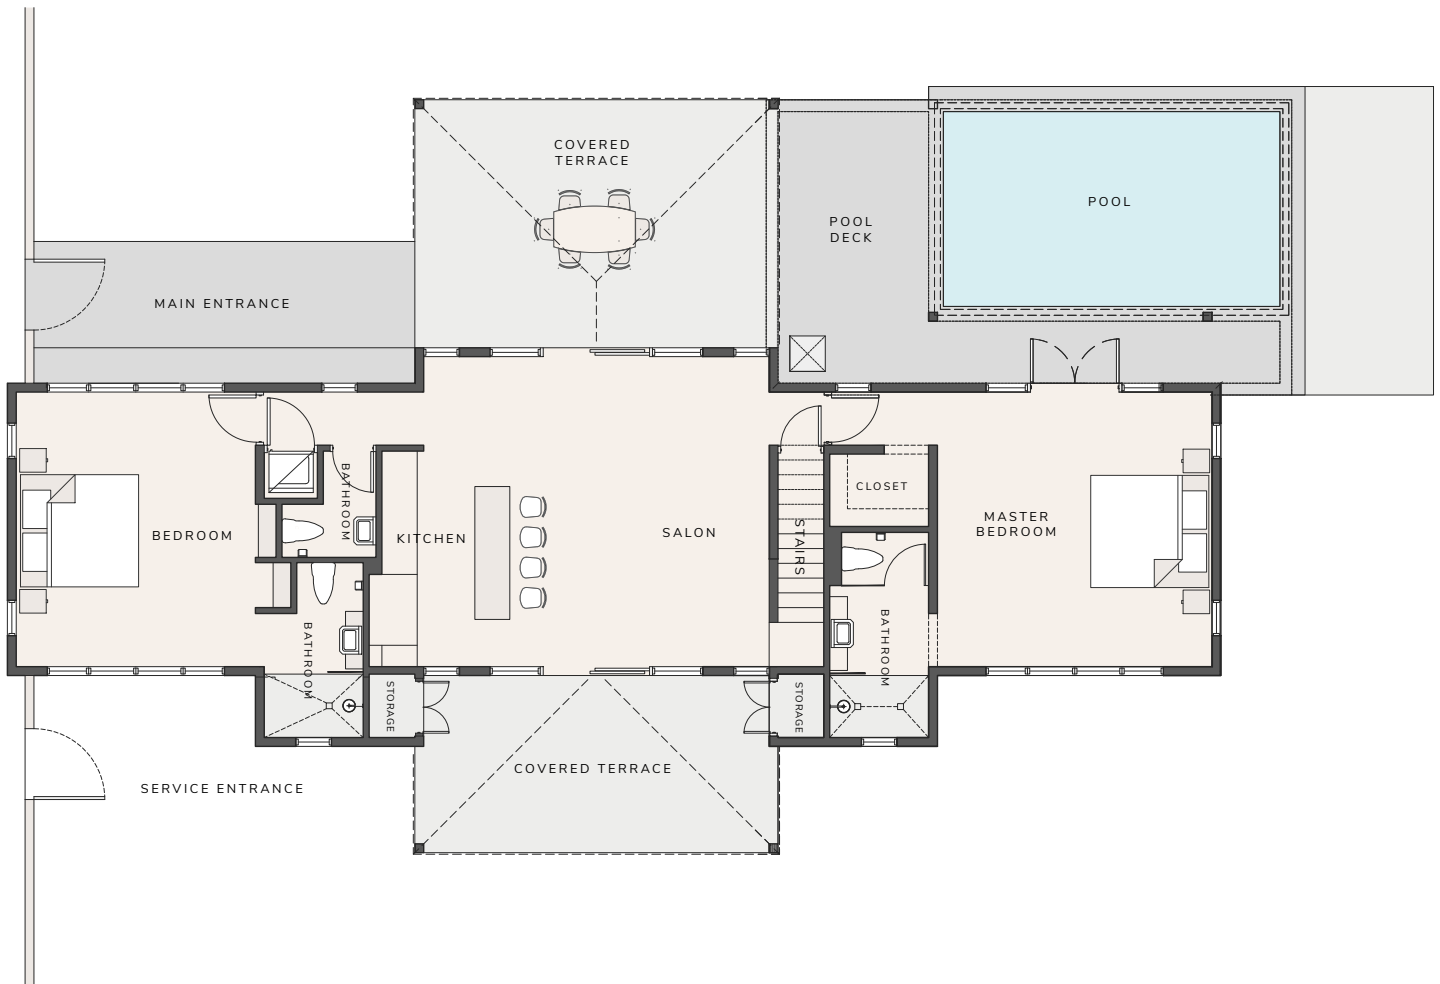

THE GARDENS

HARBOUR ISLAND - ANTIGUA

NEEM THREE-BEDROOM VILLA

GROUND FLOOR

NEEM VILLA – THREE BEDROOMS, ONE STORY – SQ. FT. TOTALS

| INTERIOR | EXTERIOR COVERED | PERGOLAS | TOTAL | SUNDECKS + POOLS | GRAND TOTAL |
|----------|------------------|----------|-------|------------------|-------------|
| 1,965 | 486 | 264 | 2,715 | 1,640 | 4,355 |

THE GARDENS

HARBOUR ISLAND - ANTIGUA

NEEM THREE-BEDROOM VILLA

SECOND FLOOR

THE GARDENS

HARBOUR ISLAND - ANTIGUA

NEEM THREE-BEDROOM VILLA

SIDE ELEVATIONS

THE GARDENS

HARBOUR ISLAND - ANTIGUA

NEEM THREE-BEDROOM VILLA

FRONT AND BACK ELEVATIONS